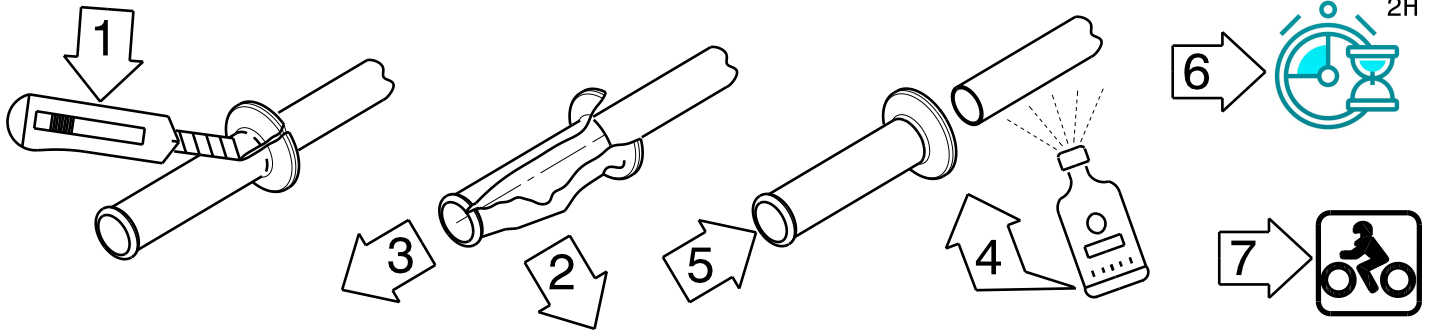

ONLY FOR PROFESSIONAL FITTING

OEM vehicle service manual

T20

ALCOOL

94/62/CE

STANDARD GRIPS

D-LOCK SYSTEMS - LEFT GRIP

CAM APPLICATION LIST - D-LOCK SYSTEMS

CAM CODE	BRAND	MODEL	STROKE	MODEL YEAR
				from/up to
6612	KTM	250/350/450/500SX-F/EXC-W/XC-W	4	2016>2021
	HUSQVARNA	FC/FE/FS 250/350/450/501	4	2016>2021
	GAS GAS	EX 250/350/450F MC250F/450F	4	2020>2021
6617	HONDA	CRF 250R/250X	4	2016>2021
		CRF 450R/450X	4	2016>2021
6618	KAWASAKI	KX 250/450F	4	2016>2021
		KLX150/250/300	4	2016>2021
	SUZUKI	RMZ 250/450F	4	2016>2021
6619	YAMAHA	YZ/WR250F/450F	4	2016>2021