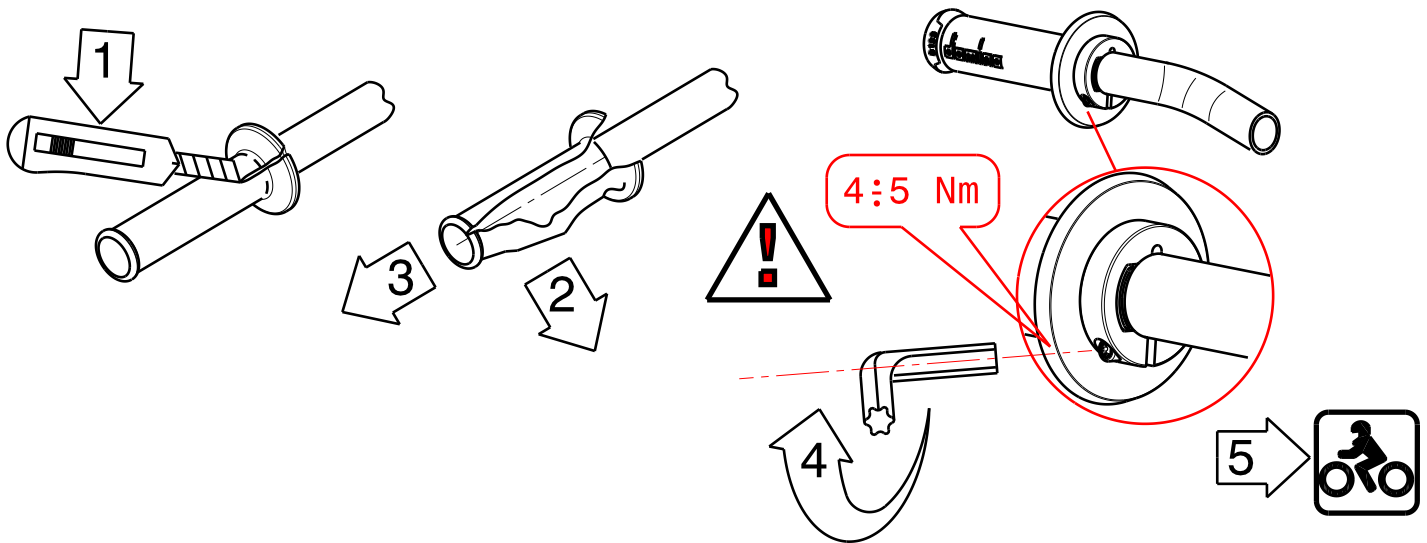

ONLY FOR PROFESSIONAL FITTING

OEM vehicle service manual

T20

ALCOOL

94/62/CE

STANDARD GRIPS

D-LOCK SYSTEMS - LEFT GRIP

CAM APPLICATION LIST - D-LOCK SYSTEMS